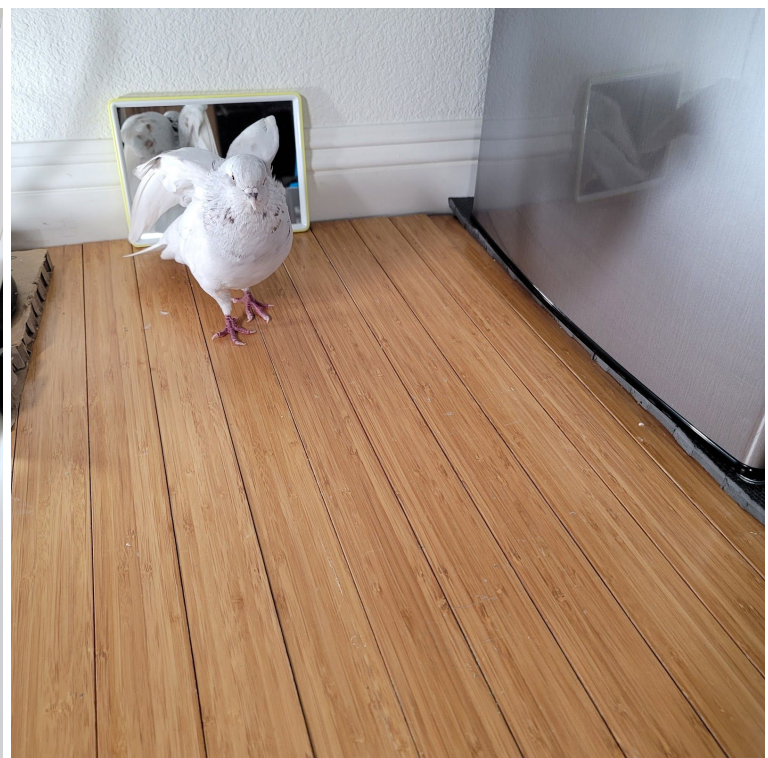

Indoor (room 1, upstairs)

Last 3 pictures, corner with door window light

Indoor (upstairs, room 2)

Upstairs Hallway (between room 1 and room 2)

Outdoor cage (fresh air, sunlight, bath):

- Cage is moved into the garage at night
- (not shown) Tarp covering sides and back of the cage

Current Outdoor Setup (temporary)

- Disassembled and cleaned
- Painted outer frame (not cage wires)
- Removed centered platform (convert to a big cage)
- Upcoming plans:
 - New house design
 - Platforms and ramps
 - Privacy mesh covering $\frac{1}{3}$ of the bottom cage