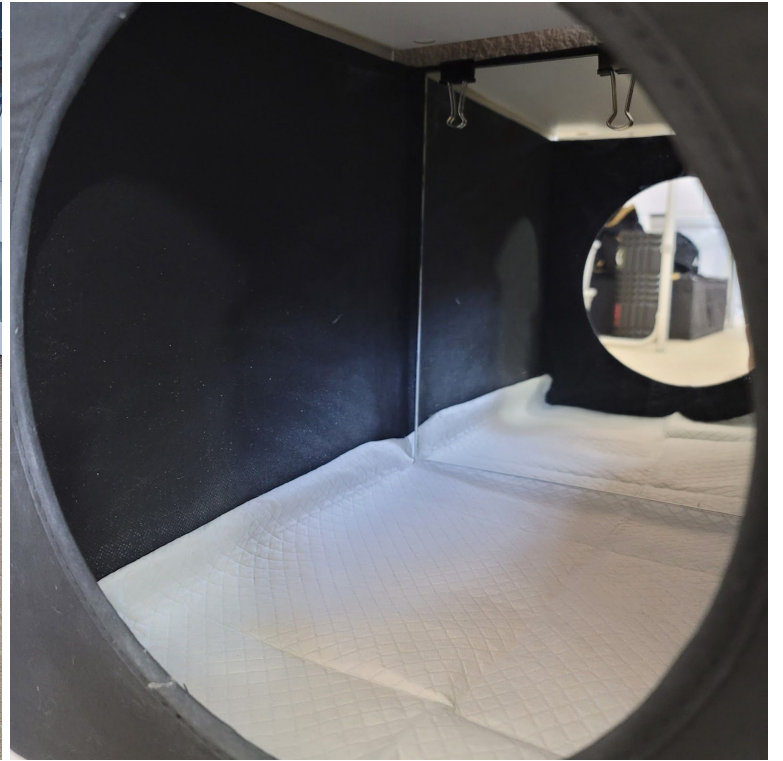

Indoor (room 1, upstairs)

Last 3 pictures, corner with door window light

Indoor (upstairs, room 2)

Upstairs Hallway (between room 1 and room 2)

Outdoor cage (fresh air, sunlight, bath):

- Cage is moved into the garage at night
- (not shown) Tarp covering sides and back of the cage

Current Outdoor Setup (temporary)

- Disassembled and cleaned
- Painted outer frame (not cage wires)
- Removed centered platform (convert to a big cage)
- Upcoming plans:
 - New house design
 - Platforms and ramps
 - Privacy mesh covering $\frac{1}{3}$ of the bottom cage