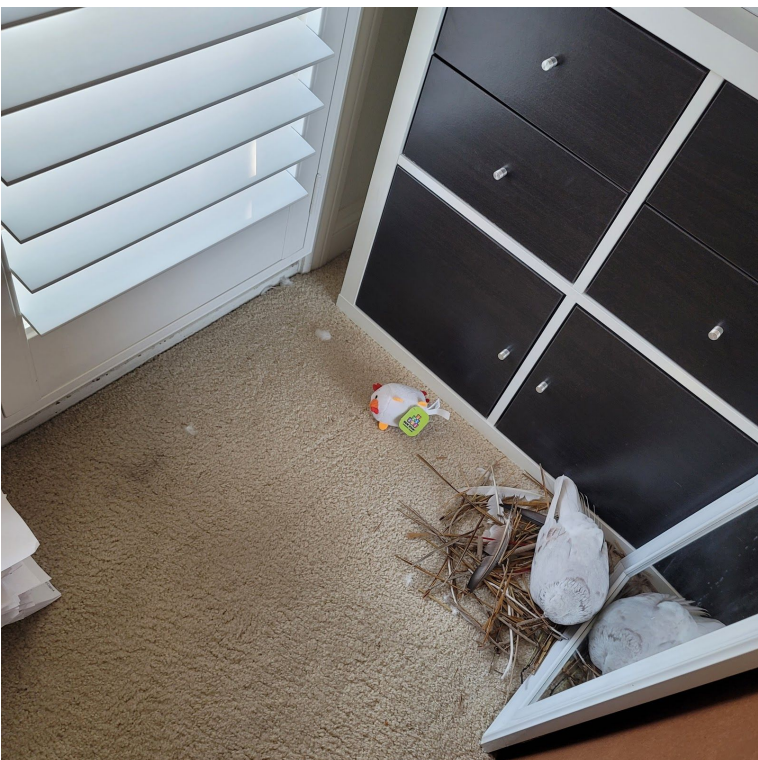

Indoor (room 1, upstairs)

Last 3 pictures, corner with door window light

Indoor (upstairs, room 2)

Upstairs Hallway (between room 1 and room 2)

Outdoor cage (fresh air, sunlight, bath):

- Cage is moved into the garage at night
- (not shown) Tarp covering sides and back of the cage

Current Outdoor Setup (temporary)

- Disassembled and cleaned
- Painted outer frame (not cage wires)
- Removed centered platform (convert to a big cage)
- Upcoming plans:
 - New house design
 - Platforms and ramps
 - Privacy mesh covering $\frac{1}{3}$ of the bottom cage