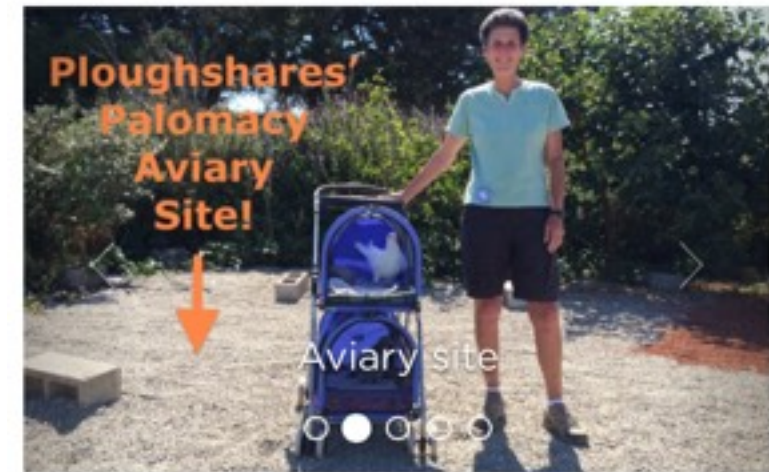

URGENT! HELP BUILD A NEW FOSTER PIGEON AVIARY IN ALAMEDA!
by Palomacy Pigeon & Dove Adoptions

DONATE