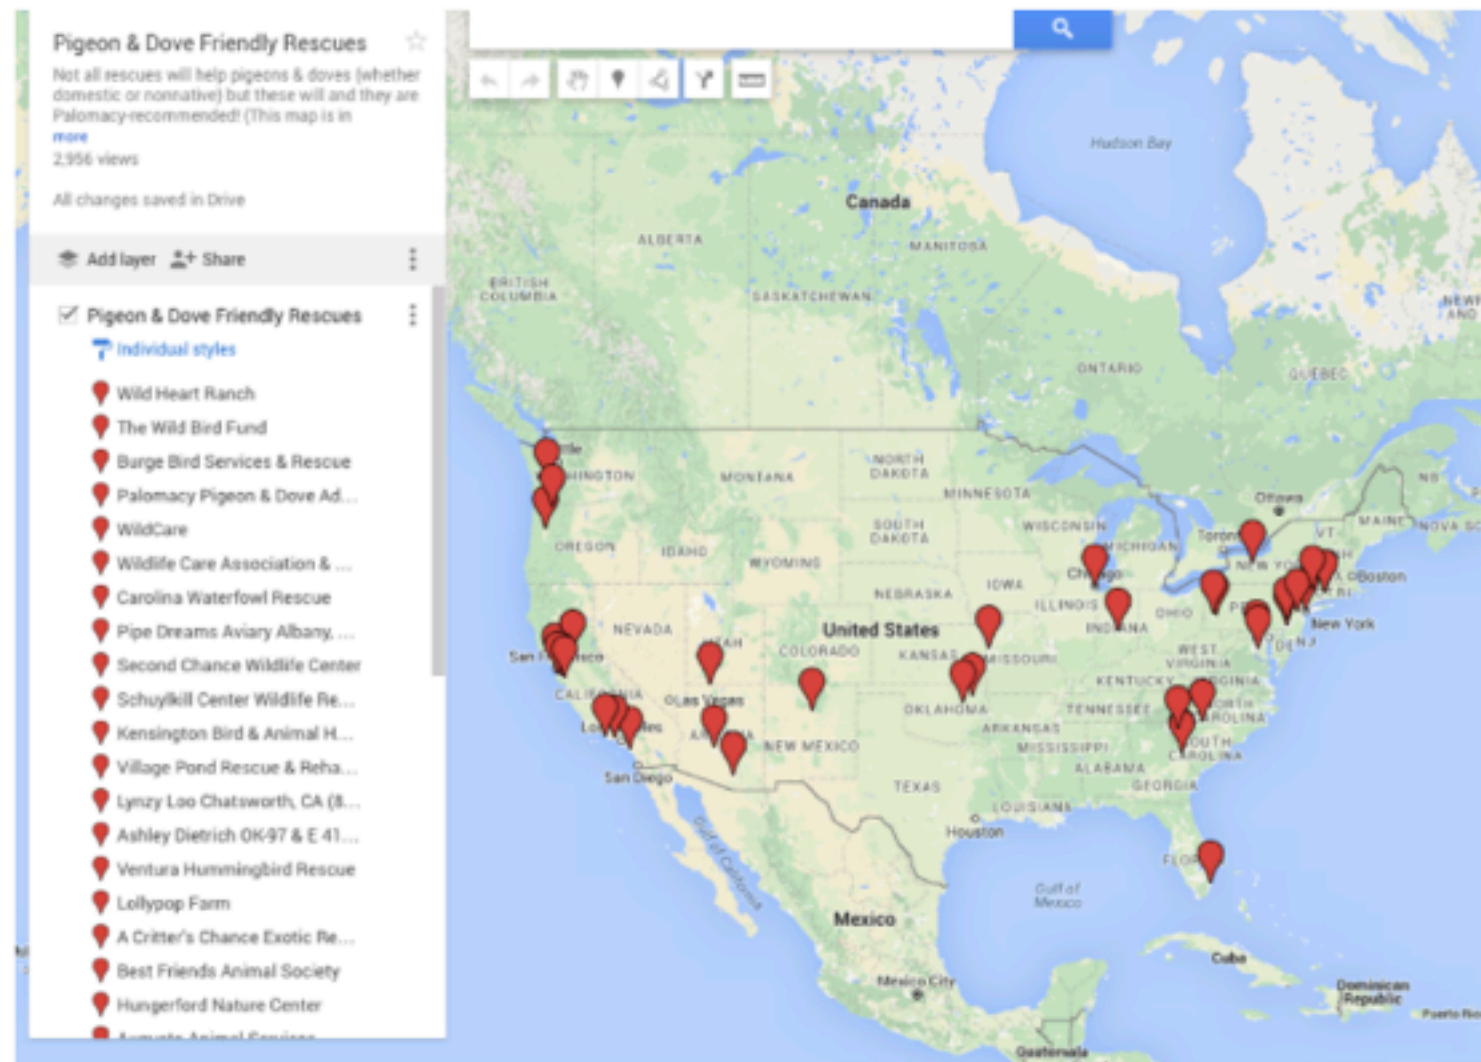

Pigeon & Dove Friendly Rescues in the US (Partial list)

Pigeons in distress need expert help but sadly, some wildlife rescues turn Rock Pigeons away as “nonnative” species. But there are those who will help, who extend their compassion to all in need. [This map](#) shows just a few of them (we are always adding more as info becomes available). If you find a Rock Pigeon in need of help, please contact whichever one is closest to you and, if needed, ask for referrals to others that might be closer. And, if you know of or find a good one, please provide their name, address and contact info in a comment below so that we can add them to the map. Thank you for *your* compassion.

We are helping to put pigeon & dove friendly rescue on the map!